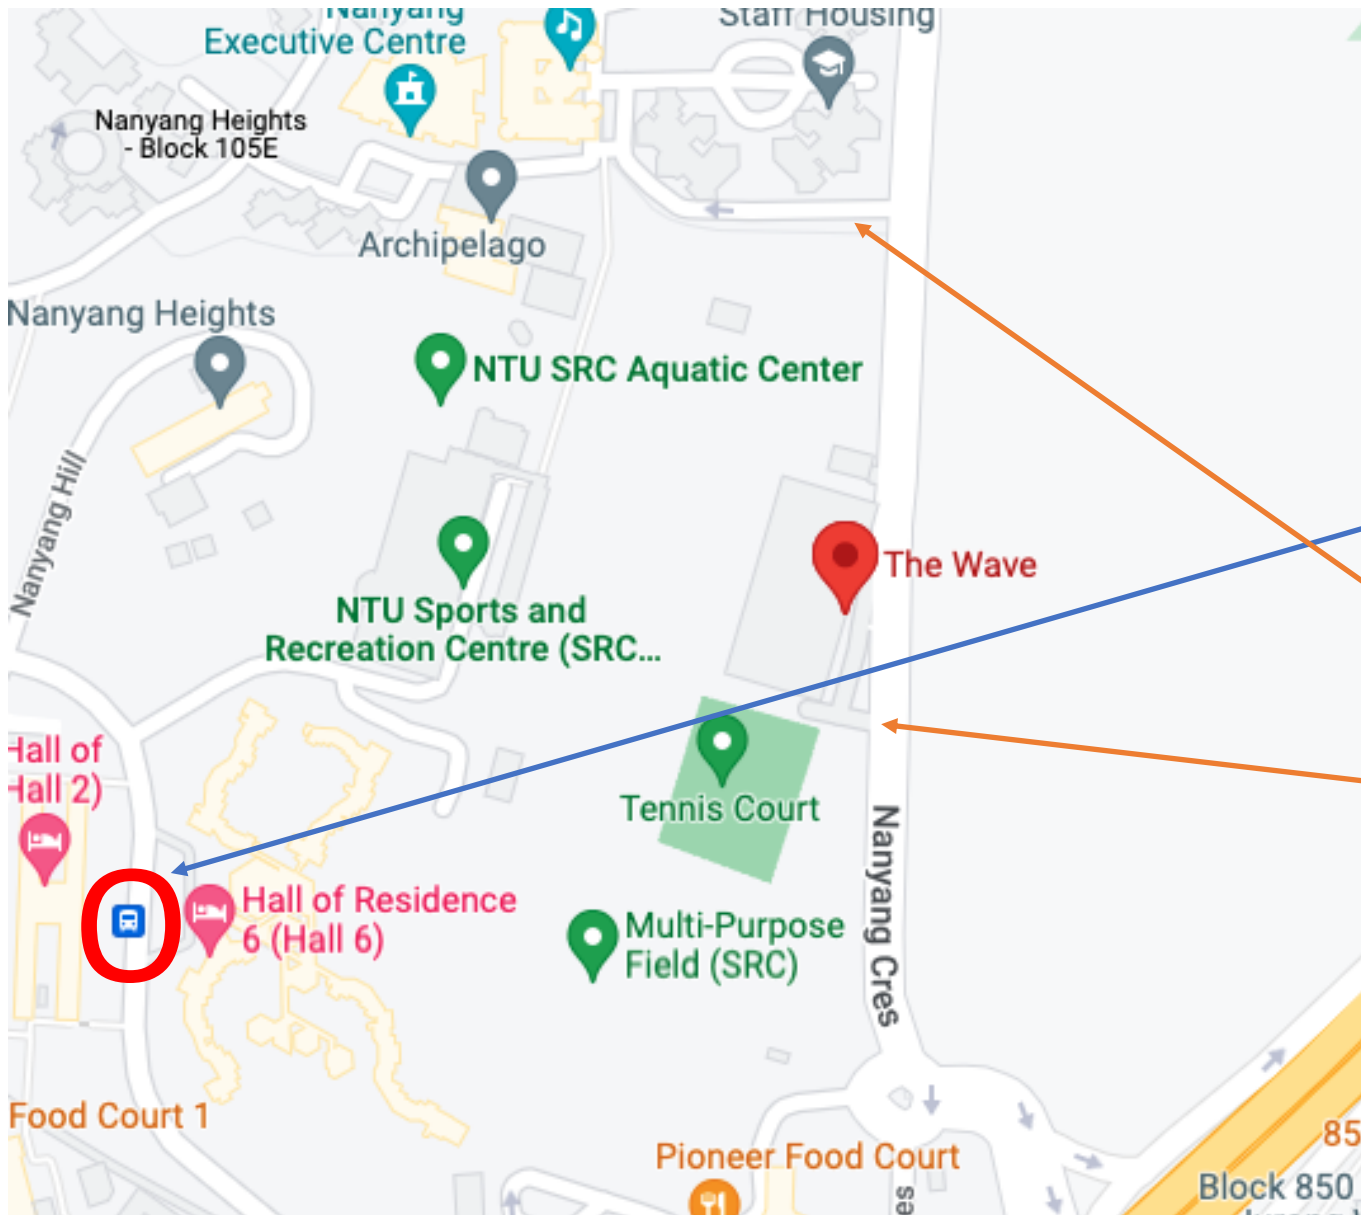

Directions to the Wave

Address

The Wave
110 Nanyang Crescent
Singapore 636956

Bus – 179 from Bus Stop
(coffee shop side) @ Pioneer
MRT, get off at bus stop
Opposite Hall 6

Car – Carpark 150m after
Wave at Nanyang Executive
Centre. Drop-off point at SRC
Office at Wave Level 1

Hall/Court – Level 2 of the
Wave

By Bus

Alight at bus stop
opposite hall 6, walk
along direction of the
road

Walk along Lien Ying Chow Drive until zebra crossing is reached

Cross zebra crossing and walk along sheltered walkway, following blue sign which says Sport and Recreation Centre

Keep walking along sheltered walkway until The Wave is in sight

Walk down grandstand
and across track to
reach The Wave

By Car

POCO_F3 | MOJOTHECHIANG

Drop-off in front of SRC Office

● ○ ○
POCO F3 | MOJOTHECHIANG

Take stairs up to level 2

POCO F3 | MOJOTHECHANG

Entrance to The Wave (North and Centre Court)